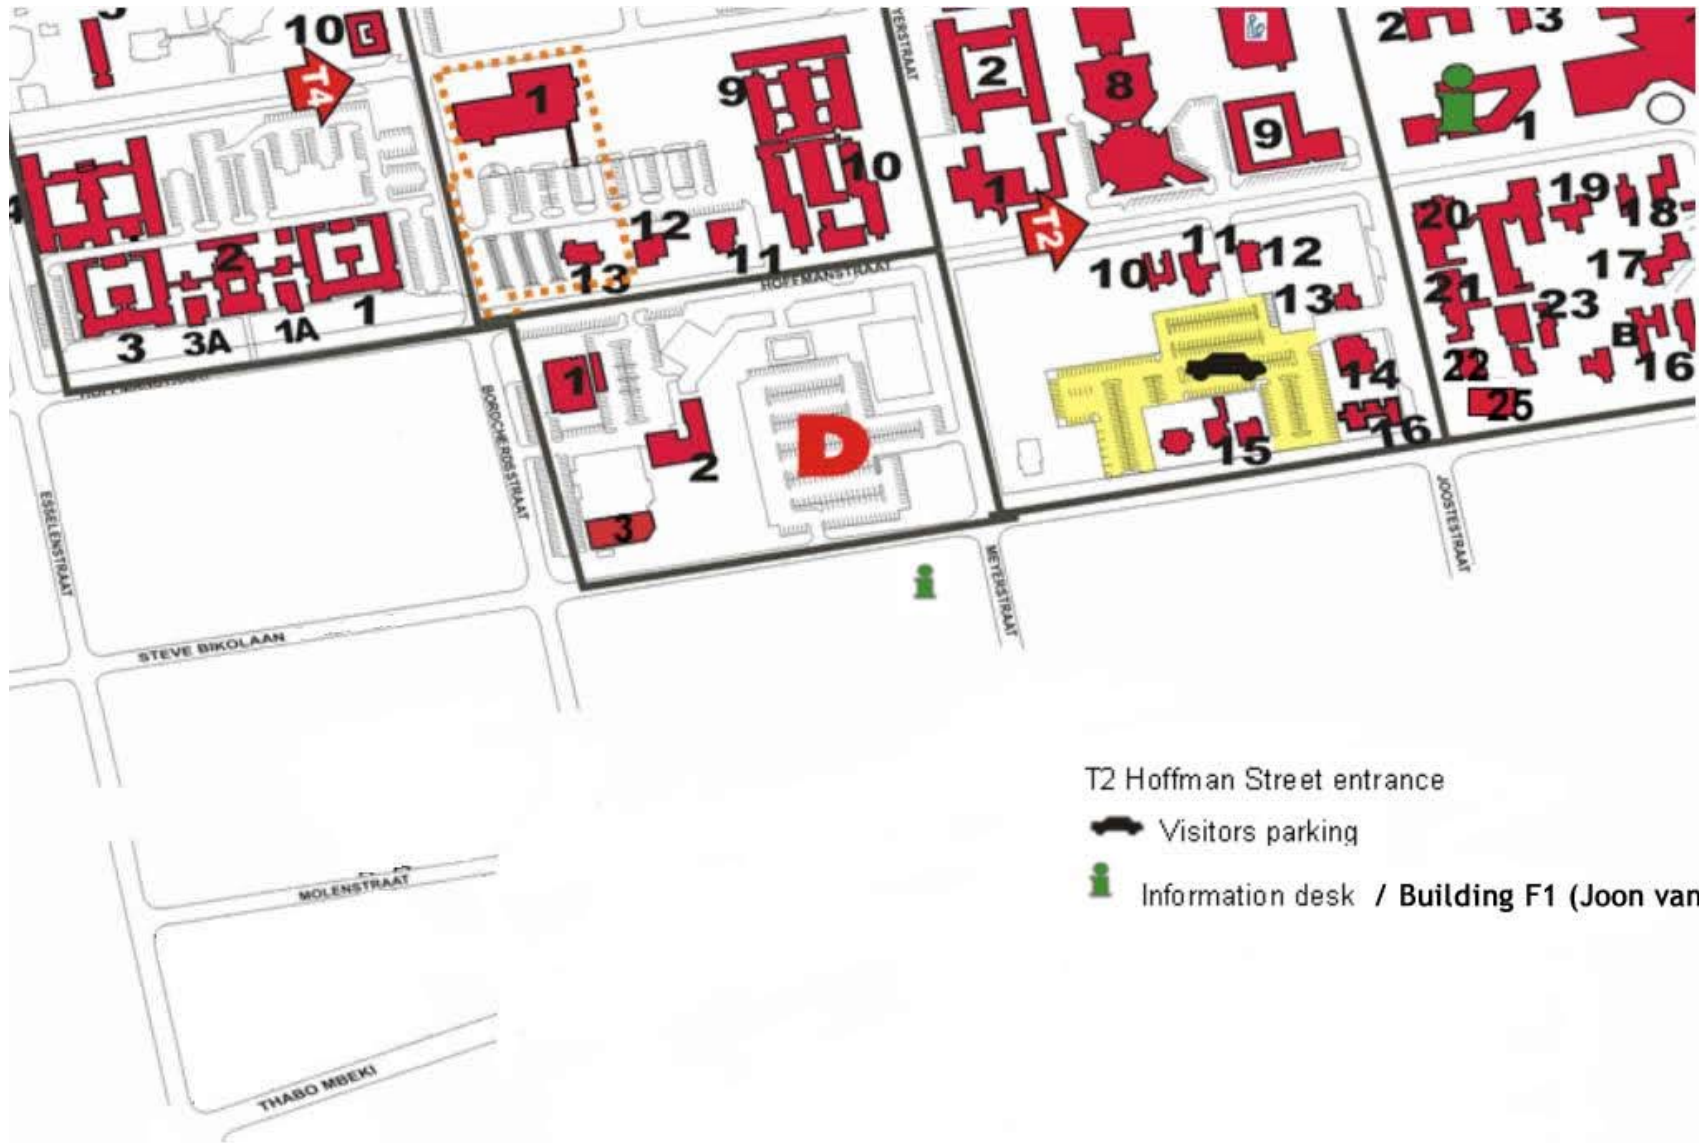

N12 from Klerksdorp

At the third robot, turn left into Beyers Naudé Avenue (Kruger Street), directly after crossing the bridge. Carry on straight. At the fourth stop sign, Beyers Naudé Avenue becomes Hoffman Street. Continue along this street - it ends at the security entrance to the Potchefstroom Campus.

R53 from Ventersdorp

After passing the artillery school mess hall on your left, turn left at the robot into Meyer Street. Follow the road past the Medi-Clinic hospital on your right. Continue through two four-way stop streets and across a bridge. Directly after the bridge, turn left into Hoffman Street. The street ends at the security entrance to the Potchefstroom Campus.

Map to Potchefstroom

Directions to the Campus

Potchefstroom Campus Main Entrance: T2 Hoffman Street

T2 Hoffman Street entrance

Visitors parking

Information desk / Building F1 (Joon van Rooy)

You get access to the Potchefstroom Campus with your driver's license.