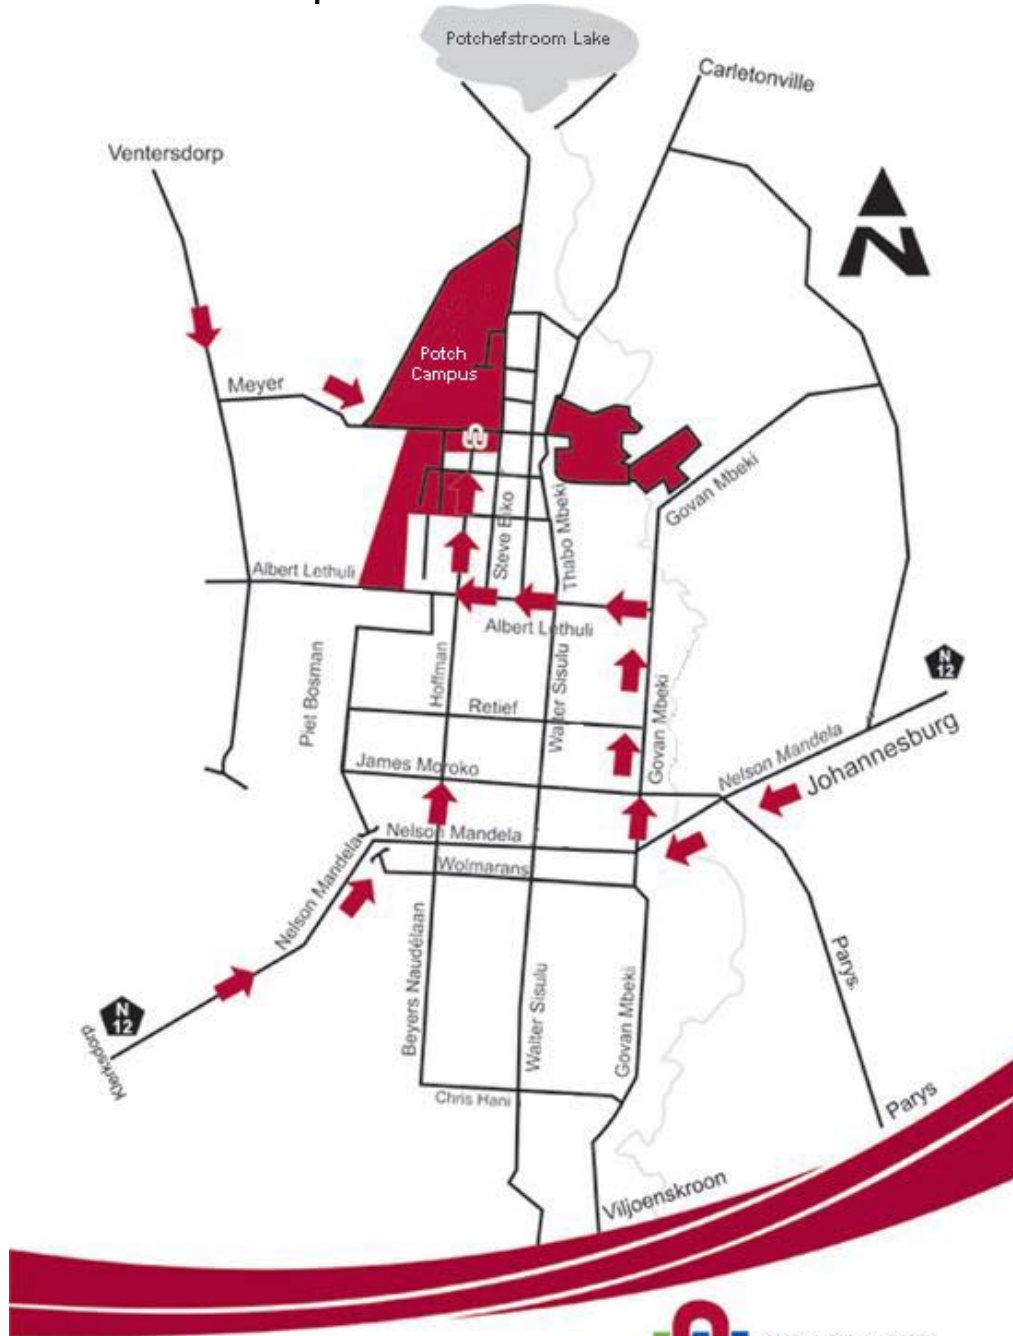

**Innovative Users
Group**

NWU: Potchefstroom Campus

Directions to Potchefstroom

Follow the N12 from Johannesburg to Potchefstroom

At the fifth robot after entering Potchefstroom (the MooiRivier Mall will be on your right hand side), turn right into Govan Mbeki Drive (Mooirivier Drive). Follow the road past the Riverwalk shopping centre, McDonald's and KFC, all on your left. Turn left into Chief Albert Luthuli Drive (Von Wielligh Street) at the fourth robot, a T-junction, directly after crossing a small bridge. Follow the road through the next two robots. At the next crossing, a four-way stop, turn right into Hoffman Street. The street ends at the main and security entrance to the Potchefstroom Campus.

N12 from Klerksdorp

At the third robot, turn left into Beyers Naudé Avenue (Kruger Street), directly after crossing the bridge. Carry on straight. At the fourth stop sign, Beyers Naudé Avenue becomes Hoffman Street. Continue along this street - it ends at the security entrance to the Potchefstroom Campus.

R53 from Ventersdorp

After passing the artillery school mess hall on your left, turn left at the robot into Meyer Street. Follow the road past the Medi-Clinic hospital on your right. Continue through two four-way stop streets and across a bridge. Directly after the bridge, turn left into Hoffman Street. The street ends at the security entrance to the Potchefstroom Campus.

Map to Potchefstroom

Directions to the Campus

Potchefstroom Campus Main Entrance: T2 Hoffman Street

T2 Hoffman Street entrance

Visitors parking

Information desk / Building F1 (Joon van Rooy)

You get access to the Potchefstroom Campus with your driver's license.