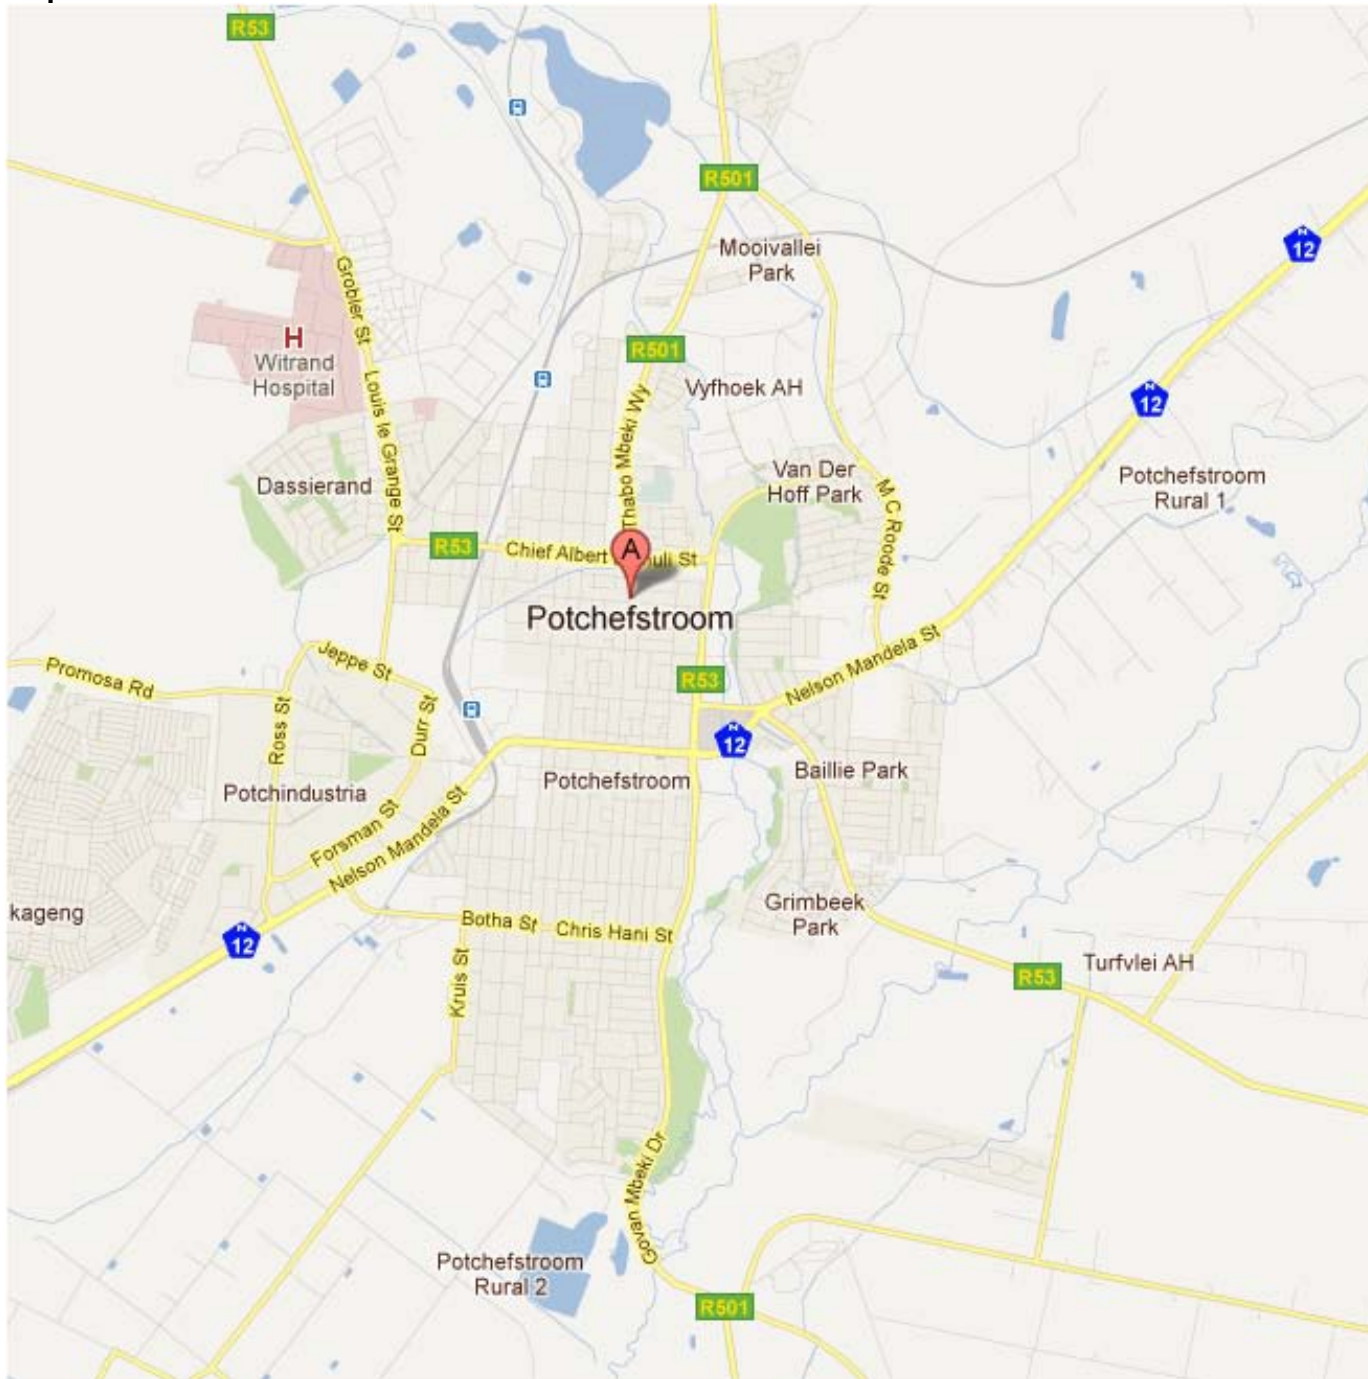

Map to Potchefstroom